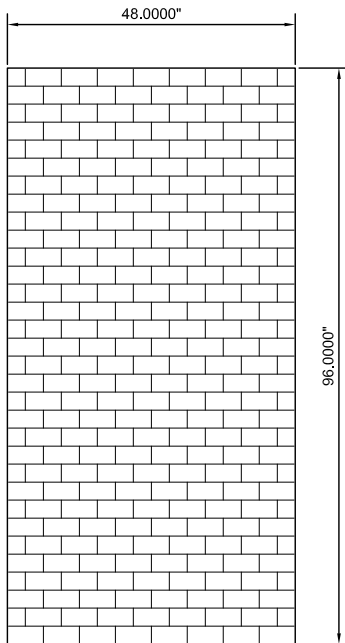

SBW

Subway 3" x 6"
 A Modular Embossed Pattern*

*Modular - the pattern lines up on stock sized sheets allowing it to be continuous when sheets are placed next to each other.

- Exclusive seamless sanitary embossing
- Modular; lines up on full sheets
- 3" x 6" pattern.
- Protective PVC on one side
- Fine Line is a narrow 1/16" u-shaped line

Available Sheet Sizes:

- 48" x 84"
- 48" x 96"
- 48" x 108"
- 48" x 120"
- 48" x 144"
- 60" x 120"
- 60" x 144"
- Cut To Size

**304 #4 & 304 #8, 22 Gauge Only

Available Alloys	22 Gauge (0.0293")	24 Gauge (0.0235")	#4 Brushed	#8 Mirror	Bright Annealed
304	✓	✓	✓	✓	✓
316L	✓	✓	✓	✓	
430	✓	✓	✓	✓	✓

48" x 120" Sheet
 Scale: 3/8" = 1'-0"

60" x 120" Sheet
 Scale: 3/8" = 1'-0"

48" x 144" Sheet
 Scale: 3/8" = 1'-0"

60" x 144" Sheet
 Scale: 3/8" = 1'-0"

48" x 108" Sheet
 Scale: 3/8" = 1'-0"

48" x 96" Sheet
 Scale: 3/8" = 1'-0"

48" x 84" Sheet
 Scale: 3/8" = 1'-0"

Corner Detail
 Scale: 1 1/2" = 1'-0"

SBW
 Subway
 A Modular Embossed Pattern

Stainless Supply

Manufacturer of Architectural Materials
 307 North Secret Ave.
 Monroe, NC 28110