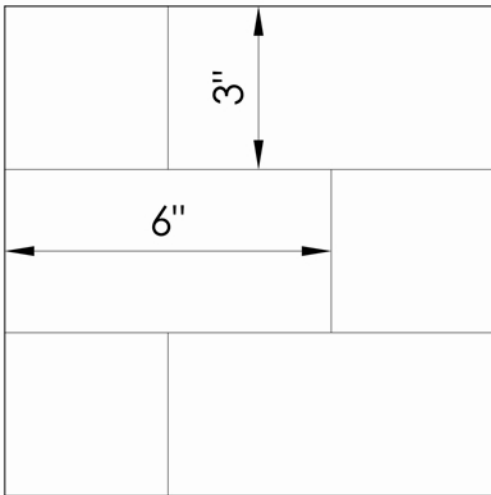

SBW

Subway 3" x 6"
 A Modular Embossed Pattern*

*Modular - the pattern lines up on stock sized sheets allowing it to be continuous when sheets are placed next to each other.

- Exclusive seamless sanitary embossing
- Modular; lines up on full sheets
- 3" x 6" pattern.
- Protective PVC on one side
- Fine Line is a narrow 1/16" u-shaped line

Available Sheet Sizes:

- 48" x 84"
- 48" x 96"
- 48" x 108"
- 48" x 120"
- 48" x 144"
- 60" x 120"
- 60" x 144"
- Cut To Size

**304 #4 & 304 #8, 22 Gauge Only

Available Alloys	22 Gauge (0.0293")	24 Gauge (0.0235")	#4 Brushed	#8 Mirror	Bright Annealed
304	✓	✓	✓	✓	✓
316L	✓	✓	✓	✓	
430	✓	✓	✓	✓	✓

48" x 120" Sheet
 Scale: 3/8" = 1'-0"

60" x 120" Sheet
 Scale: 3/8" = 1'-0"

48" x 144" Sheet
 Scale: 3/8" = 1'-0"

60" x 144" Sheet
 Scale: 3/8" = 1'-0"

48" x 108" Sheet
 Scale: 3/8" = 1'-0"

48" x 96" Sheet
 Scale: 3/8" = 1'-0"

48" x 84" Sheet
 Scale: 3/8" = 1'-0"

Corner Detail
 Scale: 1 1/2" = 1'-0"

SBW
 Subway
 A Modular Embossed Pattern

Stainless Supply

Manufacturer of Architectural Materials
 307 North Secret Ave.
 Monroe, NC 28110