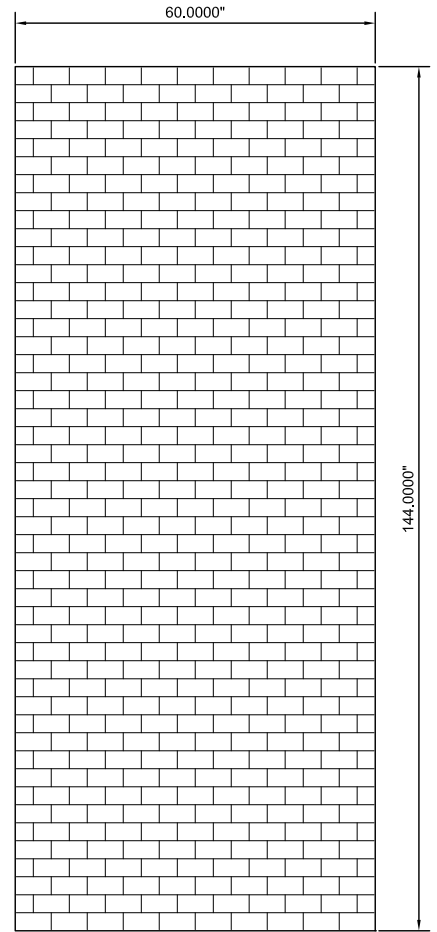

SBW

Subway 3" x 6"
 A Modular Embossed Pattern*

*Modular - the pattern lines up on stock sized sheets allowing it to be continuous when sheets are placed next to each other.

- Exclusive seamless sanitary embossing
- Modular; lines up on full sheets
- 3" x 6" pattern.
- Protective PVC on one side
- Fine Line is a narrow 1/16" u-shaped line

Available Sheet Sizes:

- 48" x 84"
- 48" x 96"
- 48" x 108"
- 48" x 120"
- 48" x 144"
- 60" x 120"
- 60" x 144"
- Cut To Size

**304 #4 & 304 #8, 22 Gauge Only

Available Alloys	22 Gauge (0.0293")	24 Gauge (0.0235")	#4 Brushed	#8 Mirror	Bright Annealed
304	✓	✓	✓	✓	✓
316L	✓	✓	✓	✓	
430	✓	✓	✓	✓	✓

48" x 120" Sheet
 Scale: 3/8" = 1'-0"

60" x 120" Sheet
 Scale: 3/8" = 1'-0"

48" x 144" Sheet
 Scale: 3/8" = 1'-0"

60" x 144" Sheet
 Scale: 3/8" = 1'-0"

48" x 108" Sheet
 Scale: 3/8" = 1'-0"

48" x 96" Sheet
 Scale: 3/8" = 1'-0"

48" x 84" Sheet
 Scale: 3/8" = 1'-0"

Corner Detail
 Scale: 1 1/2" = 1'-0"

SBW
 Subway
 A Modular Embossed Pattern

Stainless Supply

Manufacturer of Architectural Materials
 307 North Secret Ave.
 Monroe, NC 28110