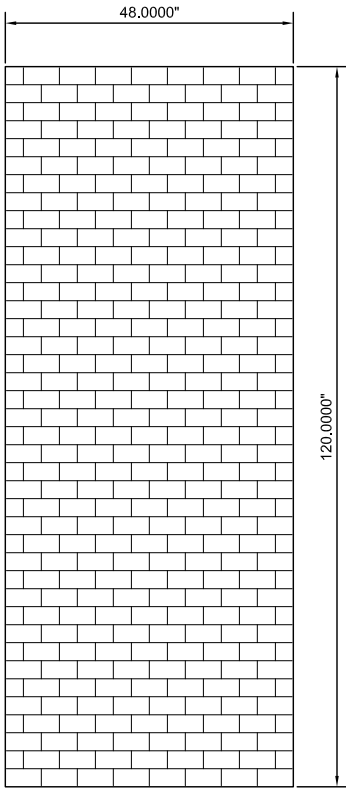

SBW

Subway 3" x 6"
 A Modular Embossed Pattern*

*Modular - the pattern lines up on stock sized sheets allowing it to be continuous when sheets are placed next to each other.

- Exclusive seamless sanitary embossing
- Modular; lines up on full sheets
- 3" x 6" pattern.
- Protective PVC on one side
- Fine Line is a narrow 1/16" u-shaped line

Available Sheet Sizes:

- 48" x 84"
- 48" x 96"
- 48" x 108"
- 48" x 120"
- 48" x 144"
- 60" x 120"
- 60" x 144"
- Cut To Size

**304 #4 & 304 #8, 22 Gauge Only

Available Alloys	22 Gauge (0.0293")	24 Gauge (0.0235")	#4 Brushed	#8 Mirror	Bright Annealed
304	✓	✓	✓	✓	✓
316L	✓	✓	✓	✓	
430	✓	✓	✓	✓	✓

48" x 120" Sheet
 Scale: 3/8" = 1'-0"

60" x 120" Sheet
 Scale: 3/8" = 1'-0"

48" x 144" Sheet
 Scale: 3/8" = 1'-0"

60" x 144" Sheet
 Scale: 3/8" = 1'-0"

48" x 108" Sheet
 Scale: 3/8" = 1'-0"

48" x 96" Sheet
 Scale: 3/8" = 1'-0"

48" x 84" Sheet
 Scale: 3/8" = 1'-0"

Corner Detail
 Scale: 1 1/2" = 1'-0"

SBW
 Subway
 A Modular Embossed Pattern

Stainless Supply

Manufacturer of Architectural Materials
 307 North Secret Ave.
 Monroe, NC 28110