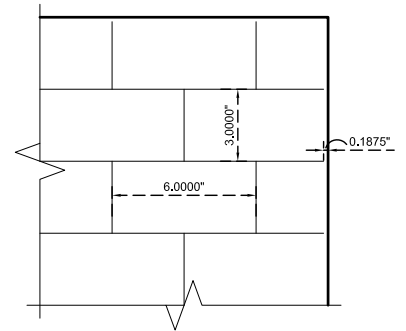

SBW

Subway 3" x 6"
 A Modular Embossed Pattern*

*Modular - the pattern lines up on stock sized sheets allowing it to be continuous when sheets are placed next to each other.

- Exclusive seamless sanitary embossing
- Modular; lines up on full sheets
- 3" x 6" pattern.
- Protective PVC on one side
- Fine Line is a narrow 1/16" u-shaped line

Available Sheet Sizes:

- 48" x 84"
- 48" x 96"
- 48" x 108"
- 48" x 120"
- 48" x 144"
- 60" x 120"
- 60" x 144"
- Cut To Size

**304 #4 & 304 #8, 22 Gauge Only

Available Alloys	22 Gauge (0.0293")	24 Gauge (0.0235")	#4 Brushed	#8 Mirror	Bright Annealed
304	✓	✓	✓	✓	✓
316L	✓	✓	✓	✓	
430	✓	✓	✓	✓	✓

48" x 120" Sheet
 Scale: 3/8" = 1'-0"

60" x 120" Sheet
 Scale: 3/8" = 1'-0"

48" x 144" Sheet
 Scale: 3/8" = 1'-0"

60" x 144" Sheet
 Scale: 3/8" = 1'-0"

48" x 108" Sheet
 Scale: 3/8" = 1'-0"

48" x 96" Sheet
 Scale: 3/8" = 1'-0"

48" x 84" Sheet
 Scale: 3/8" = 1'-0"

Corner Detail
 Scale: 1 1/2" = 1'-0"

SBW
 Subway
 A Modular Embossed Pattern

Stainless Supply

Manufacturer of Architectural Materials
 307 North Secret Ave.
 Monroe, NC 28110