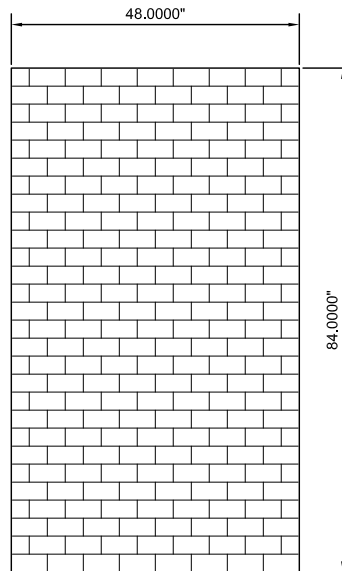

SBW

Subway 3" x 6"
 A Modular Embossed Pattern*

*Modular - the pattern lines up on stock sized sheets allowing it to be continuous when sheets are placed next to each other.

- Exclusive seamless sanitary embossing
- Modular; lines up on full sheets
- 3" x 6" pattern.
- Protective PVC on one side
- Fine Line is a narrow 1/16" u-shaped line

Available Sheet Sizes:

- 48" x 84"
- 48" x 96"
- 48" x 108"
- 48" x 120"
- 48" x 144"
- 60" x 120"
- 60" x 144"
- Cut To Size

**304 #4 & 304 #8, 22 Gauge Only

Available Alloys	22 Gauge (0.0293")	24 Gauge (0.0235")	#4 Brushed	#8 Mirror	Bright Annealed
304	✓	✓	✓	✓	✓
316L	✓	✓	✓	✓	
430	✓	✓	✓	✓	✓

48" x 120" Sheet
 Scale: 3/8" = 1'-0"

60" x 120" Sheet
 Scale: 3/8" = 1'-0"

48" x 144" Sheet
 Scale: 3/8" = 1'-0"

60" x 144" Sheet
 Scale: 3/8" = 1'-0"

48" x 108" Sheet
 Scale: 3/8" = 1'-0"

48" x 96" Sheet
 Scale: 3/8" = 1'-0"

48" x 84" Sheet
 Scale: 3/8" = 1'-0"

Corner Detail
 Scale: 1 1/2" = 1'-0"

SBW
 Subway
 A Modular Embossed Pattern

Stainless Supply

Manufacturer of Architectural Materials
 307 North Secret Ave.
 Monroe, NC 28110