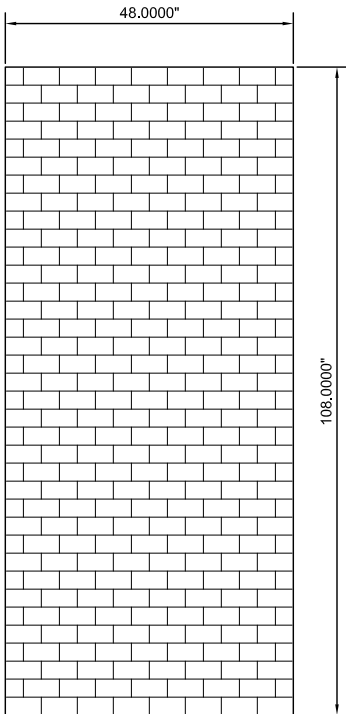

SBW

Subway 3" x 6"
 A Modular Embossed Pattern*

*Modular - the pattern lines up on stock sized sheets allowing it to be continuous when sheets are placed next to each other.

- Exclusive seamless sanitary embossing
- Modular; lines up on full sheets
- 3" x 6" pattern.
- Protective PVC on one side
- Fine Line is a narrow 1/16" u-shaped line

Available Sheet Sizes:

- 48" x 84"
- 48" x 96"
- 48" x 108"
- 48" x 120"
- 48" x 144"
- 60" x 120"
- 60" x 144"
- Cut To Size

**304 #4 & 304 #8, 22 Gauge Only

Available Alloys	22 Gauge (0.0293")	24 Gauge (0.0235")	#4 Brushed	#8 Mirror	Bright Annealed
304	✓	✓	✓	✓	✓
316L	✓	✓	✓	✓	
430	✓	✓	✓	✓	✓

48" x 120" Sheet
 Scale: 3/8" = 1'-0"

60" x 120" Sheet
 Scale: 3/8" = 1'-0"

48" x 144" Sheet
 Scale: 3/8" = 1'-0"

60" x 144" Sheet
 Scale: 3/8" = 1'-0"

48" x 108" Sheet
 Scale: 3/8" = 1'-0"

48" x 96" Sheet
 Scale: 3/8" = 1'-0"

48" x 84" Sheet
 Scale: 3/8" = 1'-0"

Corner Detail
 Scale: 1 1/2" = 1'-0"

SBW
 Subway
 A Modular Embossed Pattern

Stainless Supply

Manufacturer of Architectural Materials
 307 North Secret Ave.
 Monroe, NC 28110