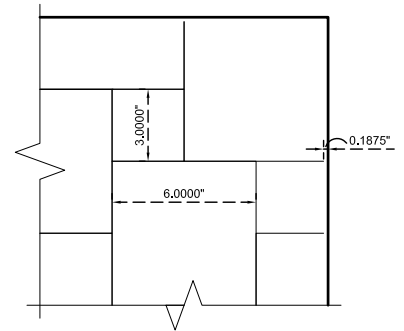

HPS

6" Hopscotch A Modular Embossed Pattern*

*Modular - the pattern lines up on stock sized sheets allowing it to be continuous when sheets are placed next to each other.

- Exclusive seamless sanitary embossing
- Modular; lines up on full sheets
- 6" Hopscotch pattern.
- Protective PVC on one side
- Fine Line is a narrow 1/16" u-shaped line

Available Sheet Sizes:

- 48" x 84"
- 48" x 96"
- 48" x 108"
- 48" x 120"
- 48" x 144"
- 60" x 120"***
- 60" x 144"***
- Cut To Size

***304 #4 & 304 #8, 22 Gauge Only

Available Alloys	22 Gauge (0.0293")	24 Gauge (0.0235")	#4 Brushed	#8 Mirror	Bright Annealed
304	✓	✓	✓	✓	✓
316L	✓	✓	✓	✓	
430	✓	✓	✓	✓	✓

48" x 120" Sheet
 Scale: 3/8" = 1'-0"

60" x 120" Sheet
 Scale: 3/8" = 1'-0"

48" x 144" Sheet
 Scale: 3/8" = 1'-0"

60" x 144" Sheet
 Scale: 3/8" = 1'-0"

48" x 108" Sheet
 Scale: 3/8" = 1'-0"

48" x 96" Sheet
 Scale: 3/8" = 1'-0"

48" x 84" Sheet
 Scale: 3/8" = 1'-0"

Corner Detail
 Scale: 1 1/2" = 1'-0"

HPS
 Hopscotch
 A Modular Embossed Pattern

Stainless Supply

Manufacturer of Architectural Materials
 307 North Secret Ave.
 Monroe, NC 28110