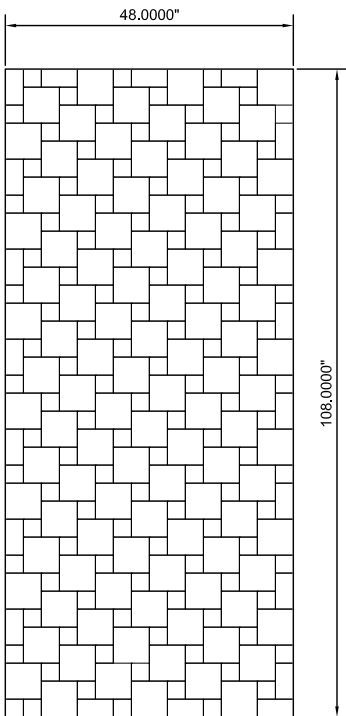

HPS

6" Hopscotch A Modular Embossed Pattern*

*Modular - the pattern lines up on stock sized sheets allowing it to be continuous when sheets are placed next to each other.

- Exclusive seamless sanitary embossing
- Modular; lines up on full sheets
- 6" Hopscotch pattern.
- Protective PVC on one side
- Fine Line is a narrow 1/16" u-shaped line

Available Sheet Sizes:

- 48" x 84"
- 48" x 96"
- 48" x 108"
- 48" x 120"
- 48" x 144"
- 60" x 120"***
- 60" x 144"***
- Cut To Size

***304 #4 & 304 #8, 22 Gauge Only

Available Alloys	22 Gauge (0.0293")	24 Gauge (0.0235")	#4 Brushed	#8 Mirror	Bright Annealed
304	✓	✓	✓	✓	✓
316L	✓	✓	✓	✓	
430	✓	✓	✓	✓	✓

48" x 120" Sheet
 Scale: 3/8" = 1'-0"

60" x 120" Sheet
 Scale: 3/8" = 1'-0"

48" x 144" Sheet
 Scale: 3/8" = 1'-0"

60" x 144" Sheet
 Scale: 3/8" = 1'-0"

48" x 108" Sheet
 Scale: 3/8" = 1'-0"

48" x 96" Sheet
 Scale: 3/8" = 1'-0"

48" x 84" Sheet
 Scale: 3/8" = 1'-0"

Corner Detail
 Scale: 1 1/2" = 1'-0"

HPS
 Hopscotch
 A Modular Embossed Pattern

Stainless Supply

Manufacturer of Architectural Materials
 307 North Secret Ave.
 Monroe, NC 28110