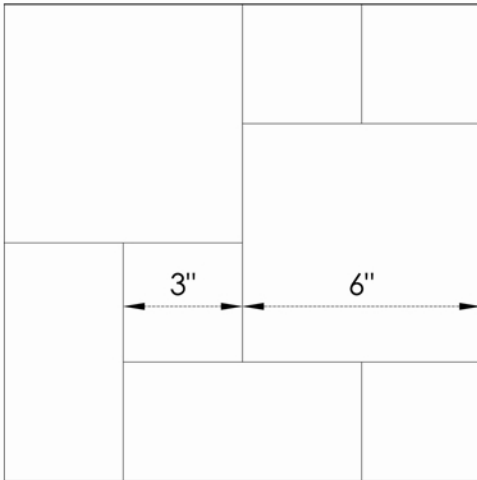

HPS

6" Hopscotch A Modular Embossed Pattern*

*Modular - the pattern lines up on stock sized sheets allowing it to be continuous when sheets are placed next to each other.

- Exclusive seamless sanitary embossing
- Modular; lines up on full sheets
- 6" Hopscotch pattern.
- Protective PVC on one side
- Fine Line is a narrow 1/16" u-shaped line

Available Sheet Sizes:

- 48" x 84"
- 48" x 96"
- 48" x 108"
- 48" x 120"
- 48" x 144"
- 60" x 120"***
- 60" x 144"***
- Cut To Size

***304 #4 & 304 #8, 22 Gauge Only

Available Alloys	22 Gauge (0.0293")	24 Gauge (0.0235")	#4 Brushed	#8 Mirror	Bright Annealed
304	✓	✓	✓	✓	✓
316L	✓	✓	✓	✓	
430	✓	✓	✓	✓	✓

48" x 120" Sheet
 Scale: 3/8" = 1'-0"

60" x 120" Sheet
 Scale: 3/8" = 1'-0"

48" x 144" Sheet
 Scale: 3/8" = 1'-0"

60" x 144" Sheet
 Scale: 3/8" = 1'-0"

48" x 108" Sheet
 Scale: 3/8" = 1'-0"

48" x 96" Sheet
 Scale: 3/8" = 1'-0"

48" x 84" Sheet
 Scale: 3/8" = 1'-0"

Corner Detail
 Scale: 1 1/2" = 1'-0"

HPS
 Hopscotch
 A Modular Embossed Pattern

Stainless Supply

Manufacturer of Architectural Materials
 307 North Secret Ave.
 Monroe, NC 28110