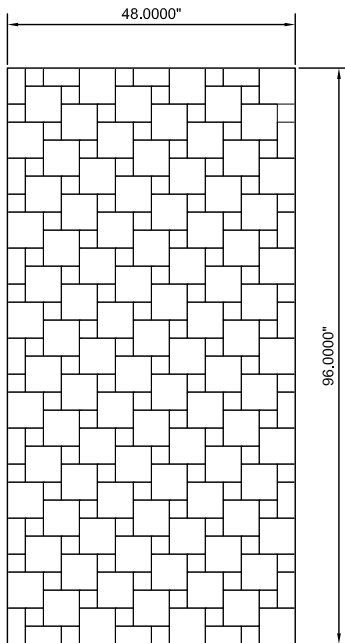

HPS

6" Hopscotch A Modular Embossed Pattern*

*Modular - the pattern lines up on stock sized sheets allowing it to be continuous when sheets are placed next to each other.

- Exclusive seamless sanitary embossing
- Modular; lines up on full sheets
- 6" Hopscotch pattern.
- Protective PVC on one side
- Fine Line is a narrow 1/16" u-shaped line

Available Sheet Sizes:

- 48" x 84"
- 48" x 96"
- 48" x 108"
- 48" x 120"
- 48" x 144"
- 60" x 120"***
- 60" x 144"***
- Cut To Size

***304 #4 & 304 #8, 22 Gauge Only

Available Alloys	22 Gauge (0.0293")	24 Gauge (0.0235")	#4 Brushed	#8 Mirror	Bright Annealed
304	✓	✓	✓	✓	✓
316L	✓	✓	✓	✓	
430	✓	✓	✓	✓	✓

48" x 120" Sheet
 Scale: 3/8" = 1'-0"

60" x 120" Sheet
 Scale: 3/8" = 1'-0"

48" x 144" Sheet
 Scale: 3/8" = 1'-0"

60" x 144" Sheet
 Scale: 3/8" = 1'-0"

48" x 108" Sheet
 Scale: 3/8" = 1'-0"

48" x 96" Sheet
 Scale: 3/8" = 1'-0"

48" x 84" Sheet
 Scale: 3/8" = 1'-0"

Corner Detail
 Scale: 1 1/2" = 1'-0"

HPS
 Hopscotch
 A Modular Embossed Pattern

Stainless Supply

Manufacturer of Architectural Materials
 307 North Secret Ave.
 Monroe, NC 28110