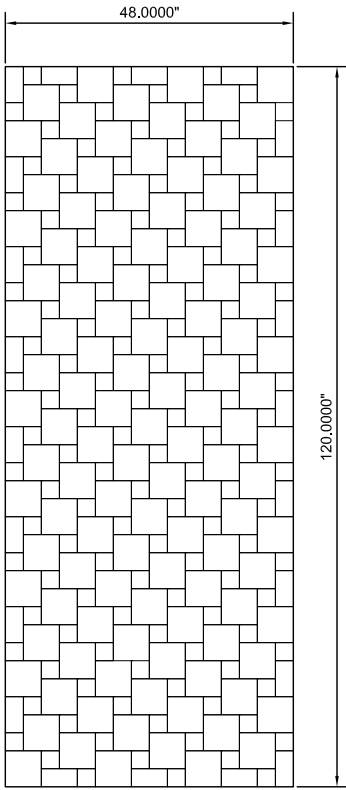

HPS

6" Hopscotch A Modular Embossed Pattern*

*Modular - the pattern lines up on stock sized sheets allowing it to be continuous when sheets are placed next to each other.

- Exclusive seamless sanitary embossing
- Modular; lines up on full sheets
- 6" Hopscotch pattern.
- Protective PVC on one side
- Fine Line is a narrow 1/16" u-shaped line

Available Sheet Sizes:

- 48" x 84"
- 48" x 96"
- 48" x 108"
- 48" x 120"
- 48" x 144"
- 60" x 120"***
- 60" x 144"***
- Cut To Size

***304 #4 & 304 #8, 22 Gauge Only

Available Alloys	22 Gauge (0.0293")	24 Gauge (0.0235")	#4 Brushed	#8 Mirror	Bright Annealed
304	✓	✓	✓	✓	✓
316L	✓	✓	✓	✓	
430	✓	✓	✓	✓	✓

48" x 120" Sheet
 Scale: 3/8" = 1'-0"

60" x 120" Sheet
 Scale: 3/8" = 1'-0"

48" x 144" Sheet
 Scale: 3/8" = 1'-0"

60" x 144" Sheet
 Scale: 3/8" = 1'-0"

48" x 108" Sheet
 Scale: 3/8" = 1'-0"

48" x 96" Sheet
 Scale: 3/8" = 1'-0"

48" x 84" Sheet
 Scale: 3/8" = 1'-0"

Corner Detail
 Scale: 1 1/2" = 1'-0"

HPS
 Hopscotch
 A Modular Embossed Pattern

Stainless Supply

Manufacturer of Architectural Materials
 307 North Secret Ave.
 Monroe, NC 28110