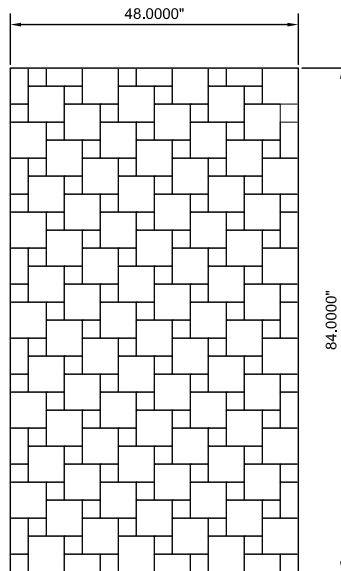

HPS

6" Hopscotch A Modular Embossed Pattern*

*Modular - the pattern lines up on stock sized sheets allowing it to be continuous when sheets are placed next to each other.

- Exclusive seamless sanitary embossing
- Modular; lines up on full sheets
- 6" Hopscotch pattern.
- Protective PVC on one side
- Fine Line is a narrow 1/16" u-shaped line

Available Sheet Sizes:

- 48" x 84"
- 48" x 96"
- 48" x 108"
- 48" x 120"
- 48" x 144"
- 60" x 120"***
- 60" x 144"***
- Cut To Size

***304 #4 & 304 #8, 22 Gauge Only

Available Alloys	22 Gauge (0.0293")	24 Gauge (0.0235")	#4 Brushed	#8 Mirror	Bright Annealed
304	✓	✓	✓	✓	✓
316L	✓	✓	✓	✓	
430	✓	✓	✓	✓	✓

48" x 120" Sheet
 Scale: 3/8" = 1'-0"

60" x 120" Sheet
 Scale: 3/8" = 1'-0"

48" x 144" Sheet
 Scale: 3/8" = 1'-0"

60" x 144" Sheet
 Scale: 3/8" = 1'-0"

48" x 108" Sheet
 Scale: 3/8" = 1'-0"

48" x 96" Sheet
 Scale: 3/8" = 1'-0"

48" x 84" Sheet
 Scale: 3/8" = 1'-0"

Corner Detail
 Scale: 1 1/2" = 1'-0"

HPS
 Hopscotch
 A Modular Embossed Pattern

Stainless Supply

Manufacturer of Architectural Materials
 307 North Secret Ave.
 Monroe, NC 28110