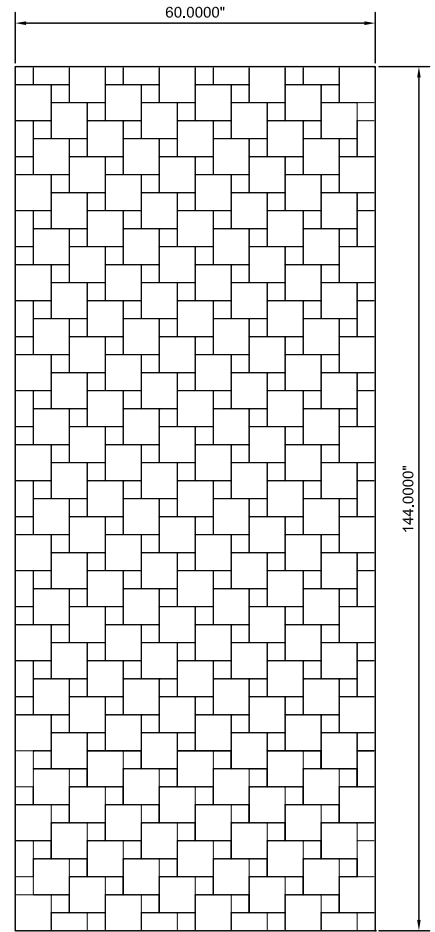

HPS

6" Hopscotch A Modular Embossed Pattern*

*Modular - the pattern lines up on stock sized sheets allowing it to be continuous when sheets are placed next to each other.

- Exclusive seamless sanitary embossing
- Modular; lines up on full sheets
- 6" Hopscotch pattern.
- Protective PVC on one side
- Fine Line is a narrow 1/16" u-shaped line

Available Sheet Sizes:

- 48" x 84"
- 48" x 96"
- 48" x 108"
- 48" x 120"
- 48" x 144"
- 60" x 120"***
- 60" x 144"***
- Cut To Size

***304 #4 & 304 #8, 22 Gauge Only

Available Alloys	22 Gauge (0.0293")	24 Gauge (0.0235")	#4 Brushed	#8 Mirror	Bright Annealed
304	✓	✓	✓	✓	✓
316L	✓	✓	✓	✓	
430	✓	✓	✓	✓	✓

48" x 120" Sheet
 Scale: 3/8" = 1'-0"

60" x 120" Sheet
 Scale: 3/8" = 1'-0"

48" x 144" Sheet
 Scale: 3/8" = 1'-0"

60" x 144" Sheet
 Scale: 3/8" = 1'-0"

48" x 108" Sheet
 Scale: 3/8" = 1'-0"

48" x 96" Sheet
 Scale: 3/8" = 1'-0"

48" x 84" Sheet
 Scale: 3/8" = 1'-0"

Corner Detail
 Scale: 1 1/2" = 1'-0"

HPS
 Hopscotch
 A Modular Embossed Pattern

Stainless Supply

Manufacturer of Architectural Materials
 307 North Secret Ave.
 Monroe, NC 28110