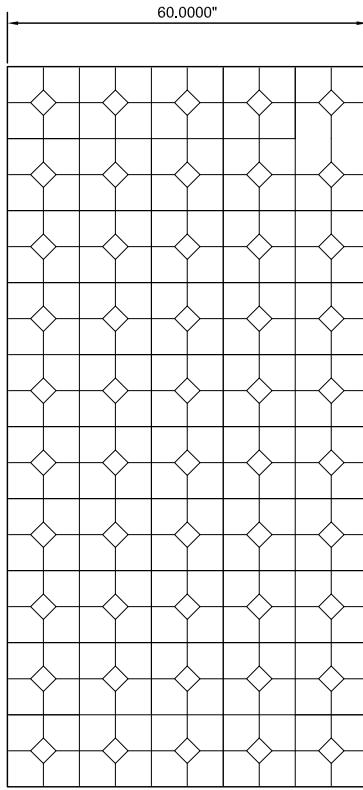

## Diamond & Square A Modular Embossed Pattern\*

\*Modular - the pattern lines up on stock sized sheets allowing it to be continuous when sheets are placed next to each other.

- Exclusive seamless sanitary embossing
- Modular; lines up on full sheets
- Diamond & Square pattern.
- Protective PVC on one side
- Fine Line is a narrow 1/16" u-shaped line

### Available Sheet Sizes:

- 48" x 84"
- 48" x 96"
- 48" x 108"
- 48" x 120"
- 48" x 144"
- 60" x 120"\*\*\*
- 60" x 144"\*\*\*
- Cut To Size

\*\*\*304 #4 & 304 #8, 22 Gauge Only

Available Alloys	22 Gauge (0.0293")	24 Gauge (0.0235")	#4 Brushed	#8 Mirror	Bright Annealed
304	✓	✓	✓	✓	✓
316L	✓	✓	✓	✓	
430	✓	✓	✓	✓	✓

**48" x 120" Sheet**  
 Scale: 3/8" = 1'-0"

**60" x 120" Sheet**  
 Scale: 3/8" = 1'-0"

**48" x 144" Sheet**  
 Scale: 3/8" = 1'-0"

**60" x 144" Sheet**  
 Scale: 3/8" = 1'-0"

**48" x 108" Sheet**  
 Scale: 3/8" = 1'-0"

**48" x 96" Sheet**  
 Scale: 3/8" = 1'-0"

**48" x 84" Sheet**  
 Scale: 3/8" = 1'-0"

**Corner Detail**  
 Scale: 1 1/2" = 1'-0"

**DS**  
 Diamond and Square  
 A Modular Embossed Pattern

Manufacturer of Architectural Materials  
 307 North Secret Ave.  
 Monroe, NC 28110