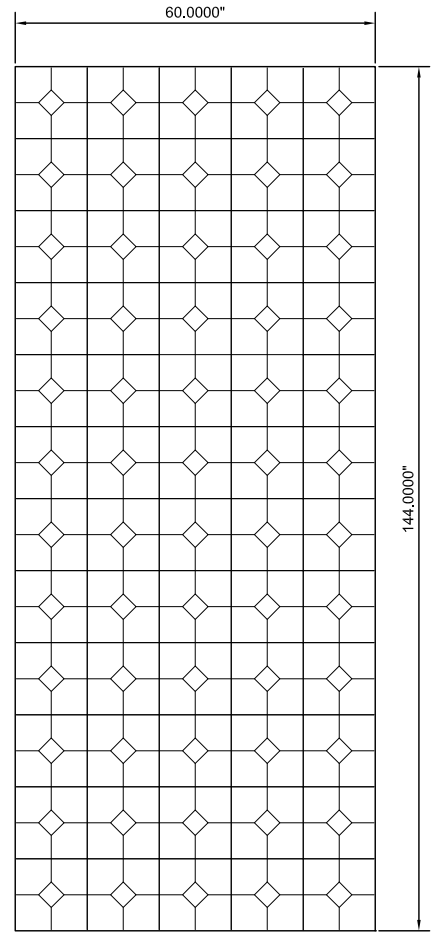

## Diamond & Square A Modular Embossed Pattern\*

\*Modular - the pattern lines up on stock sized sheets allowing it to be continuous when sheets are placed next to each other.

- Exclusive seamless sanitary embossing
- Modular; lines up on full sheets
- Diamond & Square pattern.
- Protective PVC on one side
- Fine Line is a narrow 1/16" u-shaped line

### Available Sheet Sizes:

- 48" x 84"
- 48" x 96"
- 48" x 108"
- 48" x 120"
- 48" x 144"
- 60" x 120"\*\*\*
- 60" x 144"\*\*\*
- Cut To Size

\*\*\*304 #4 & 304 #8, 22 Gauge Only

Available Alloys	22 Gauge (0.0293")	24 Gauge (0.0235")	#4 Brushed	#8 Mirror	Bright Annealed
304	✓	✓	✓	✓	✓
316L	✓	✓	✓	✓	
430	✓	✓	✓	✓	✓

**48" x 120" Sheet**  
 Scale: 3/8" = 1'-0"

**60" x 120" Sheet**  
 Scale: 3/8" = 1'-0"

**48" x 144" Sheet**  
 Scale: 3/8" = 1'-0"

**60" x 144" Sheet**  
 Scale: 3/8" = 1'-0"

**48" x 108" Sheet**  
 Scale: 3/8" = 1'-0"

**48" x 96" Sheet**  
 Scale: 3/8" = 1'-0"

**48" x 84" Sheet**  
 Scale: 3/8" = 1'-0"

**Corner Detail**  
 Scale: 1 1/2" = 1'-0"

**DS**  
 Diamond and Square  
 A Modular Embossed Pattern

Manufacturer of Architectural Materials  
 307 North Secret Ave.  
 Monroe, NC 28110