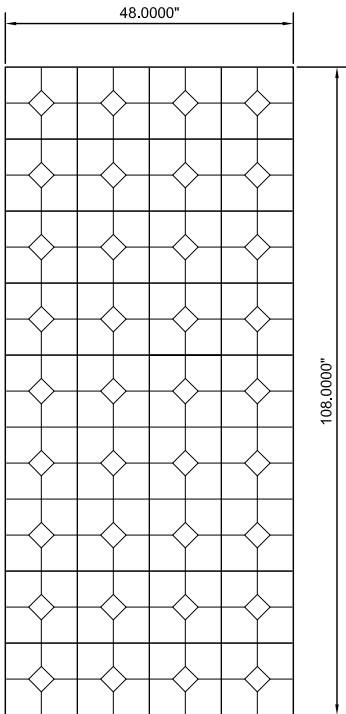

## Diamond & Square A Modular Embossed Pattern\*

\*Modular - the pattern lines up on stock sized sheets allowing it to be continuous when sheets are placed next to each other.

- Exclusive seamless sanitary embossing
- Modular; lines up on full sheets
- Diamond & Square pattern.
- Protective PVC on one side
- Fine Line is a narrow 1/16" u-shaped line

### Available Sheet Sizes:

- 48" x 84"
- 48" x 96"
- 48" x 108"
- 48" x 120"
- 48" x 144"
- 60" x 120"\*\*\*
- 60" x 144"\*\*\*
- Cut To Size

\*\*\*304 #4 & 304 #8, 22 Gauge Only

Available Alloys	22 Gauge (0.0293")	24 Gauge (0.0235")	#4 Brushed	#8 Mirror	Bright Annealed
304	✓	✓	✓	✓	✓
316L	✓	✓	✓	✓	
430	✓	✓	✓	✓	✓

**48" x 120" Sheet**  
 Scale: 3/8" = 1'-0"

**60" x 120" Sheet**  
 Scale: 3/8" = 1'-0"

**48" x 144" Sheet**  
 Scale: 3/8" = 1'-0"

**60" x 144" Sheet**  
 Scale: 3/8" = 1'-0"

**48" x 108" Sheet**  
 Scale: 3/8" = 1'-0"

**48" x 96" Sheet**  
 Scale: 3/8" = 1'-0"

**48" x 84" Sheet**  
 Scale: 3/8" = 1'-0"

**Corner Detail**  
 Scale: 1 1/2" = 1'-0"

**DS**  
 Diamond and Square  
 A Modular Embossed Pattern

Manufacturer of Architectural Materials  
 307 North Secret Ave.  
 Monroe, NC 28110