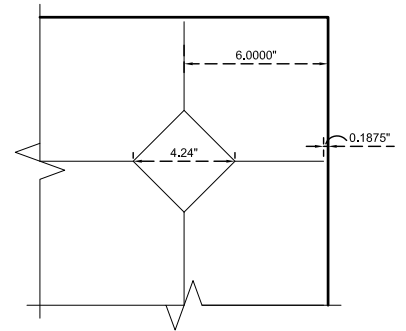

### Available Sheet Sizes:

- 48" x 84"
- 48" x 96"
- 48" x 108"
- 48" x 120"
- 48" x 144"
- 60" x 120"\*\*\*
- 60" x 144"\*\*\*
- Cut To Size

\*\*\*304 #4 & 304 #8, 22 Gauge Only

Available Alloys	22 Gauge (0.0293")	24 Gauge (0.0235")	#4 Brushed	#8 Mirror	Bright Annealed
304	✓	✓	✓	✓	✓
316L	✓	✓	✓	✓	
430	✓	✓	✓	✓	✓

**48" x 120" Sheet**  
 Scale: 3/8" = 1'-0"

**60" x 120" Sheet**  
 Scale: 3/8" = 1'-0"

**48" x 144" Sheet**  
 Scale: 3/8" = 1'-0"

**60" x 144" Sheet**  
 Scale: 3/8" = 1'-0"

**48" x 108" Sheet**  
 Scale: 3/8" = 1'-0"

**48" x 96" Sheet**  
 Scale: 3/8" = 1'-0"

**48" x 84" Sheet**  
 Scale: 3/8" = 1'-0"

**Corner Detail**  
 Scale: 1 1/2" = 1'-0"

**DS**  
 Diamond and Square  
 A Modular Embossed Pattern

Manufacturer of Architectural Materials  
 307 North Secret Ave.  
 Monroe, NC 28110