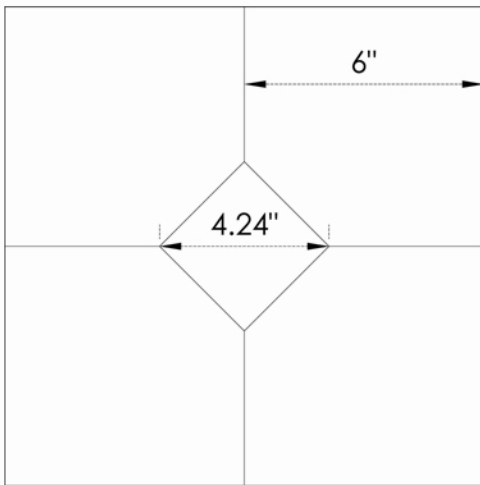

## Diamond & Square A Modular Embossed Pattern\*

\*Modular - the pattern lines up on stock sized sheets allowing it to be continuous when sheets are placed next to each other.

- Exclusive seamless sanitary embossing
- Modular; lines up on full sheets
- Diamond & Square pattern.
- Protective PVC on one side
- Fine Line is a narrow 1/16" u-shaped line

### Available Sheet Sizes:

- 48" x 84"
- 48" x 96"
- 48" x 108"
- 48" x 120"
- 48" x 144"
- 60" x 120"\*\*\*
- 60" x 144"\*\*\*
- Cut To Size

\*\*\*304 #4 & 304 #8, 22 Gauge Only

Available Alloys	22 Gauge (0.0293")	24 Gauge (0.0235")	#4 Brushed	#8 Mirror	Bright Annealed
304	✓	✓	✓	✓	✓
316L	✓	✓	✓	✓	
430	✓	✓	✓	✓	✓

**48" x 120" Sheet**  
 Scale: 3/8" = 1'-0"

**60" x 120" Sheet**  
 Scale: 3/8" = 1'-0"

**48" x 144" Sheet**  
 Scale: 3/8" = 1'-0"

**60" x 144" Sheet**  
 Scale: 3/8" = 1'-0"

**48" x 108" Sheet**  
 Scale: 3/8" = 1'-0"

**48" x 96" Sheet**  
 Scale: 3/8" = 1'-0"

**48" x 84" Sheet**  
 Scale: 3/8" = 1'-0"

**Corner Detail**  
 Scale: 1 1/2" = 1'-0"

**DS**  
 Diamond and Square  
 A Modular Embossed Pattern

Manufacturer of Architectural Materials  
 307 North Secret Ave.  
 Monroe, NC 28110