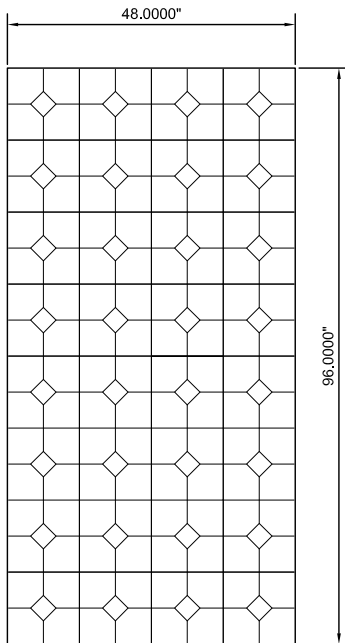

## Diamond & Square A Modular Embossed Pattern\*

\*Modular - the pattern lines up on stock sized sheets allowing it to be continuous when sheets are placed next to each other.

- Exclusive seamless sanitary embossing
- Modular; lines up on full sheets
- Diamond & Square pattern.
- Protective PVC on one side
- Fine Line is a narrow 1/16" u-shaped line

### Available Sheet Sizes:

- 48" x 84"
- 48" x 96"
- 48" x 108"
- 48" x 120"
- 48" x 144"
- 60" x 120"\*\*\*
- 60" x 144"\*\*\*
- Cut To Size

\*\*\*304 #4 & 304 #8, 22 Gauge Only

Available Alloys	22 Gauge (0.0293")	24 Gauge (0.0235")	#4 Brushed	#8 Mirror	Bright Annealed
304	✓	✓	✓	✓	✓
316L	✓	✓	✓	✓	
430	✓	✓	✓	✓	✓

**48" x 120" Sheet**  
 Scale: 3/8" = 1'-0"

**60" x 120" Sheet**  
 Scale: 3/8" = 1'-0"

**48" x 144" Sheet**  
 Scale: 3/8" = 1'-0"

**60" x 144" Sheet**  
 Scale: 3/8" = 1'-0"

**48" x 108" Sheet**  
 Scale: 3/8" = 1'-0"

**48" x 96" Sheet**  
 Scale: 3/8" = 1'-0"

**48" x 84" Sheet**  
 Scale: 3/8" = 1'-0"

**Corner Detail**  
 Scale: 1 1/2" = 1'-0"

**DS**  
 Diamond and Square  
 A Modular Embossed Pattern

Manufacturer of Architectural Materials  
 307 North Secret Ave.  
 Monroe, NC 28110