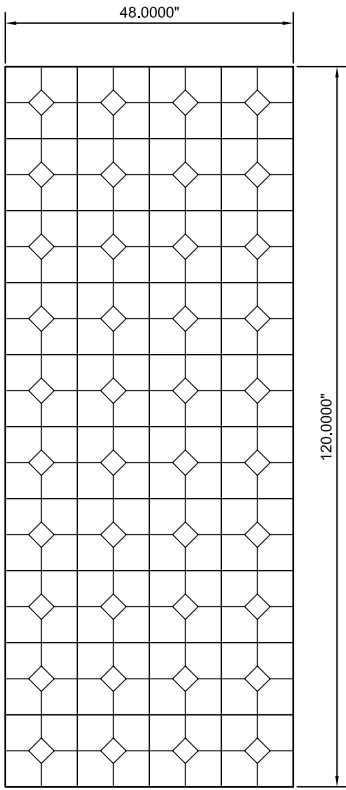

## Diamond & Square A Modular Embossed Pattern\*

\*Modular - the pattern lines up on stock sized sheets allowing it to be continuous when sheets are placed next to each other.

- Exclusive seamless sanitary embossing
- Modular; lines up on full sheets
- Diamond & Square pattern.
- Protective PVC on one side
- Fine Line is a narrow 1/16" u-shaped line

### Available Sheet Sizes:

- 48" x 84"
- 48" x 96"
- 48" x 108"
- 48" x 120"
- 48" x 144"
- 60" x 120"\*\*\*
- 60" x 144"\*\*\*
- Cut To Size

\*\*\*304 #4 & 304 #8, 22 Gauge Only

Available Alloys	22 Gauge (0.0293")	24 Gauge (0.0235")	#4 Brushed	#8 Mirror	Bright Annealed
304	✓	✓	✓	✓	✓
316L	✓	✓	✓	✓	
430	✓	✓	✓	✓	✓

**48" x 120" Sheet**  
 Scale: 3/8" = 1'-0"

**60" x 120" Sheet**  
 Scale: 3/8" = 1'-0"

**48" x 144" Sheet**  
 Scale: 3/8" = 1'-0"

**60" x 144" Sheet**  
 Scale: 3/8" = 1'-0"

**48" x 108" Sheet**  
 Scale: 3/8" = 1'-0"

**48" x 96" Sheet**  
 Scale: 3/8" = 1'-0"

**48" x 84" Sheet**  
 Scale: 3/8" = 1'-0"

**Corner Detail**  
 Scale: 1 1/2" = 1'-0"

**DS**  
 Diamond and Square  
 A Modular Embossed Pattern

Manufacturer of Architectural Materials  
 307 North Secret Ave.  
 Monroe, NC 28110