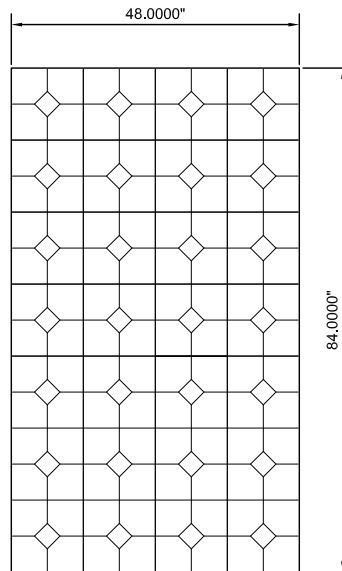

## Diamond & Square A Modular Embossed Pattern\*

\*Modular - the pattern lines up on stock sized sheets allowing it to be continuous when sheets are placed next to each other.

- Exclusive seamless sanitary embossing
- Modular; lines up on full sheets
- Diamond & Square pattern.
- Protective PVC on one side
- Fine Line is a narrow 1/16" u-shaped line

### Available Sheet Sizes:

- 48" x 84"
- 48" x 96"
- 48" x 108"
- 48" x 120"
- 48" x 144"
- 60" x 120"\*\*\*
- 60" x 144"\*\*\*
- Cut To Size

\*\*\*304 #4 & 304 #8, 22 Gauge Only

Available Alloys	22 Gauge (0.0293")	24 Gauge (0.0235")	#4 Brushed	#8 Mirror	Bright Annealed
304	✓	✓	✓	✓	✓
316L	✓	✓	✓	✓	
430	✓	✓	✓	✓	✓

**48" x 120" Sheet**  
 Scale: 3/8" = 1'-0"

**60" x 120" Sheet**  
 Scale: 3/8" = 1'-0"

**48" x 144" Sheet**  
 Scale: 3/8" = 1'-0"

**60" x 144" Sheet**  
 Scale: 3/8" = 1'-0"

**48" x 108" Sheet**  
 Scale: 3/8" = 1'-0"

**48" x 96" Sheet**  
 Scale: 3/8" = 1'-0"

**48" x 84" Sheet**  
 Scale: 3/8" = 1'-0"

**Corner Detail**  
 Scale: 1 1/2" = 1'-0"

**DS**  
 Diamond and Square  
 A Modular Embossed Pattern

Manufacturer of Architectural Materials  
 307 North Secret Ave.  
 Monroe, NC 28110