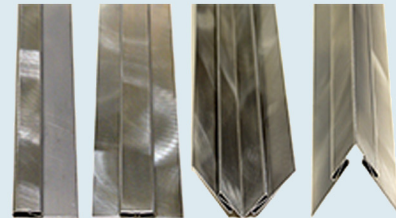

# RSW

Random Swirl

- Random Swirl pattern
- Protective PVC on one side

Available Sheet Sizes:

- 48" x 84"
- 48" x 96"
- 48" x 108"
- 48" x 120"
- 48" x 132"
- 48" x 144"

Random Swirl Trim Molding Available

Mirror Finish

Bright Annealed

Available Gauges	304	316L
26 Gauge (0.0178")	✓	
24 Gauge (0.0235")	✓	✓
22 Gauge (0.0293")	✓	✓
20 Gauge (0.0355")	✓	✓
18 Gauge (0.0480")	✓	✓
16 Gauge (0.0595")	✓	✓
14 Gauge (0.0751")	✓	✓
12 Gauge (0.1054")	✓	✓
11 Gauge (0.1200")	✓	✓
10 Gauge (0.1350")	✓	
7 Gauge (0.1874")	✓	✓