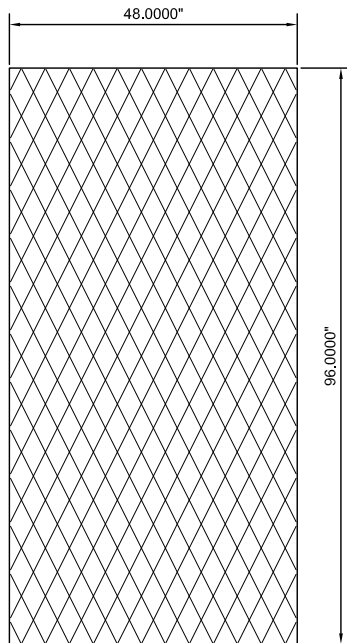

# DT84

4" x 8" Diamond  
A Modular Embossed Pattern\*

\*Modular - the pattern lines up on stock sized sheets allowing it to be continuous when sheets are placed next to each other.

- Exclusive seamless sanitary embossing
- Modular; lines up on full sheets
- 4" x 8" diamond pattern.
- Protective PVC on one side
- Fine Line is a narrow 1/16" u-shaped line

### Available Sheet Sizes:

- 48" x 84"
- 48" x 96"
- 48" x 108"
- 48" x 120"
- 48" x 144"
- 60" x 120"
- 60" x 144"
- Cut To Size

\*\*304 #4 & 304 #8, 22 Gauge Only

| Available Alloys | 22 Gauge (0.0293") | 24 Gauge (0.0235") | #4 Brushed | #8 Mirror | Bright Annealed |
|------------------|--------------------|--------------------|------------|-----------|-----------------|
| 304              | ✓                  | ✓                  | ✓          | ✓         | ✓               |
| 316L             | ✓                  | ✓                  | ✓          | ✓         |                 |
| 430              | ✓                  | ✓                  | ✓          | ✓         | ✓               |

**48" x 120" Sheet**  
 Scale: 3/8" = 1'-0"

**60" x 120" Sheet**  
 Scale: 3/8" = 1'-0"

**48" x 144" Sheet**  
 Scale: 3/8" = 1'-0"

**60" x 144" Sheet**  
 Scale: 3/8" = 1'-0"

**48" x 108" Sheet**  
 Scale: 3/8" = 1'-0"

**48" x 96" Sheet**  
 Scale: 3/8" = 1'-0"

**48" x 84" Sheet**  
 Scale: 3/8" = 1'-0"

**Corner Detail**  
 Scale: 1 1/2" = 1'-0"

**DT84**  
 Diamond 4" x 8"  
 A Modular Embossed Pattern

Manufacturer of Architectural Materials  
 307 North Secret Ave.  
 Monroe, NC 28110