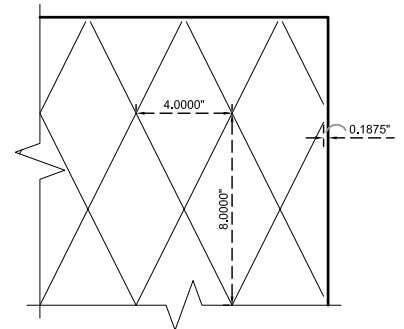

# DT84

4" x 8" Diamond  
A Modular Embossed Pattern\*

\*Modular - the pattern lines up on stock sized sheets allowing it to be continuous when sheets are placed next to each other.

- Exclusive seamless sanitary embossing
- Modular; lines up on full sheets
- 4" x 8" diamond pattern.
- Protective PVC on one side
- Fine Line is a narrow 1/16" u-shaped line

### Available Sheet Sizes:

- 48" x 84"
- 48" x 96"
- 48" x 108"
- 48" x 120"
- 48" x 144"
- 60" x 120"
- 60" x 144"
- Cut To Size

\*\*304 #4 & 304 #8, 22 Gauge Only

| Available Alloys | 22 Gauge (0.0293") | 24 Gauge (0.0235") | #4 Brushed | #8 Mirror | Bright Annealed |
|------------------|--------------------|--------------------|------------|-----------|-----------------|
| 304              | ✓                  | ✓                  | ✓          | ✓         | ✓               |
| 316L             | ✓                  | ✓                  | ✓          | ✓         |                 |
| 430              | ✓                  | ✓                  | ✓          | ✓         | ✓               |

**48" x 120" Sheet**  
 Scale: 3/8" = 1'-0"

**60" x 120" Sheet**  
 Scale: 3/8" = 1'-0"

**48" x 144" Sheet**  
 Scale: 3/8" = 1'-0"

**60" x 144" Sheet**  
 Scale: 3/8" = 1'-0"

**48" x 108" Sheet**  
 Scale: 3/8" = 1'-0"

**48" x 96" Sheet**  
 Scale: 3/8" = 1'-0"

**48" x 84" Sheet**  
 Scale: 3/8" = 1'-0"

**Corner Detail**  
 Scale: 1 1/2" = 1'-0"

**DT84**  
 Diamond 4" x 8"  
 A Modular Embossed Pattern

Manufacturer of Architectural Materials  
 307 North Secret Ave.  
 Monroe, NC 28110