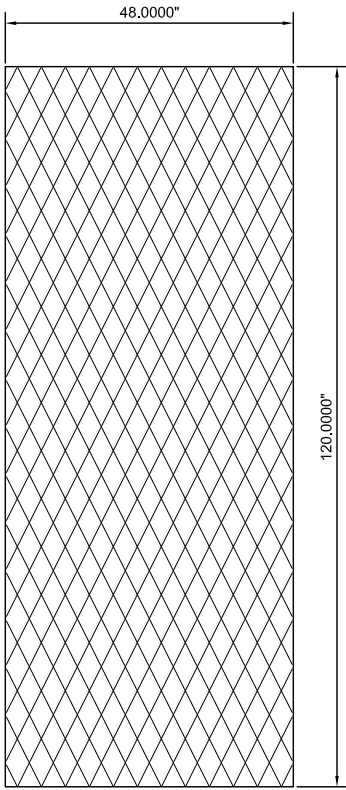

# DT84

4" x 8" Diamond  
A Modular Embossed Pattern\*

\*Modular - the pattern lines up on stock sized sheets allowing it to be continuous when sheets are placed next to each other.

- Exclusive seamless sanitary embossing
- Modular; lines up on full sheets
- 4" x 8" diamond pattern.
- Protective PVC on one side
- Fine Line is a narrow 1/16" u-shaped line

### Available Sheet Sizes:

- 48" x 84"
- 48" x 96"
- 48" x 108"
- 48" x 120"
- 48" x 144"
- 60" x 120"
- 60" x 144"
- Cut To Size

\*\*304 #4 & 304 #8, 22 Gauge Only

| Available Alloys | 22 Gauge (0.0293") | 24 Gauge (0.0235") | #4 Brushed | #8 Mirror | Bright Annealed |
|------------------|--------------------|--------------------|------------|-----------|-----------------|
| 304              | ✓                  | ✓                  | ✓          | ✓         | ✓               |
| 316L             | ✓                  | ✓                  | ✓          | ✓         |                 |
| 430              | ✓                  | ✓                  | ✓          | ✓         | ✓               |

**48" x 120" Sheet**  
 Scale: 3/8" = 1'-0"

**60" x 120" Sheet**  
 Scale: 3/8" = 1'-0"

**48" x 144" Sheet**  
 Scale: 3/8" = 1'-0"

**60" x 144" Sheet**  
 Scale: 3/8" = 1'-0"

**48" x 108" Sheet**  
 Scale: 3/8" = 1'-0"

**48" x 96" Sheet**  
 Scale: 3/8" = 1'-0"

**48" x 84" Sheet**  
 Scale: 3/8" = 1'-0"

**Corner Detail**  
 Scale: 1 1/2" = 1'-0"

**DT84**  
 Diamond 4" x 8"  
 A Modular Embossed Pattern

Manufacturer of Architectural Materials  
 307 North Secret Ave.  
 Monroe, NC 28110