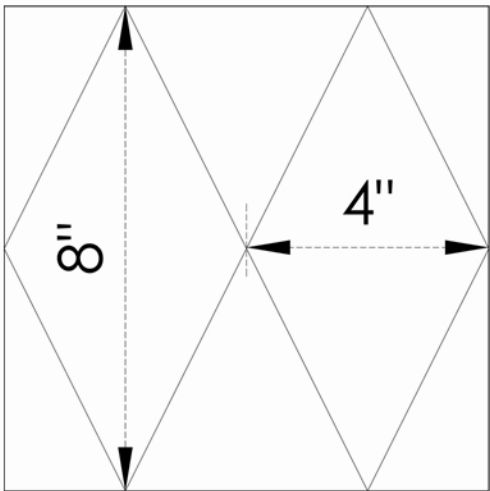

# DT84

4" x 8" Diamond  
A Modular Embossed Pattern\*

\*Modular - the pattern lines up on stock sized sheets allowing it to be continuous when sheets are placed next to each other.

- Exclusive seamless sanitary embossing
- Modular; lines up on full sheets
- 4" x 8" diamond pattern.
- Protective PVC on one side
- Fine Line is a narrow 1/16" u-shaped line

### Available Sheet Sizes:

- 48" x 84"
- 48" x 96"
- 48" x 108"
- 48" x 120"
- 48" x 144"
- 60" x 120"
- 60" x 144"
- Cut To Size

\*\*304 #4 & 304 #8, 22 Gauge Only

| Available Alloys | 22 Gauge (0.0293") | 24 Gauge (0.0235") | #4 Brushed | #8 Mirror | Bright Annealed |
|------------------|--------------------|--------------------|------------|-----------|-----------------|
| 304              | ✓                  | ✓                  | ✓          | ✓         | ✓               |
| 316L             | ✓                  | ✓                  | ✓          | ✓         |                 |
| 430              | ✓                  | ✓                  | ✓          | ✓         | ✓               |

**48" x 120" Sheet**  
 Scale: 3/8" = 1'-0"

**60" x 120" Sheet**  
 Scale: 3/8" = 1'-0"

**48" x 144" Sheet**  
 Scale: 3/8" = 1'-0"

**60" x 144" Sheet**  
 Scale: 3/8" = 1'-0"

**48" x 108" Sheet**  
 Scale: 3/8" = 1'-0"

**48" x 96" Sheet**  
 Scale: 3/8" = 1'-0"

**48" x 84" Sheet**  
 Scale: 3/8" = 1'-0"

**Corner Detail**  
 Scale: 1 1/2" = 1'-0"

**DT84**  
 Diamond 4" x 8"  
 A Modular Embossed Pattern

Manufacturer of Architectural Materials  
 307 North Secret Ave.  
 Monroe, NC 28110