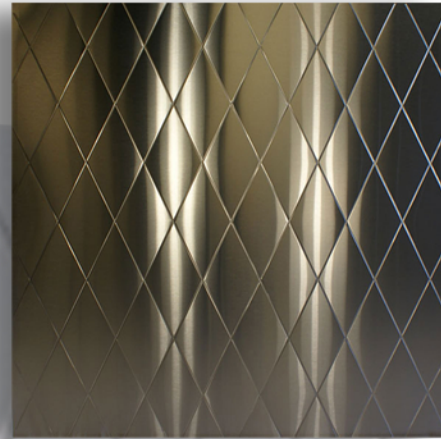

# DT84

4" x 8" Diamond  
A Modular Embossed Pattern\*

\*Modular - the pattern lines up on stock sized sheets allowing it to be continuous when sheets are placed next to each other.

- Exclusive seamless sanitary embossing
- Modular; lines up on full sheets
- 4" x 8" diamond pattern.
- Protective PVC on one side
- Fine Line is a narrow 1/16" u-shaped line

### Available Sheet Sizes:

- 48" x 84"
- 48" x 96"
- 48" x 108"
- 48" x 120"
- 48" x 144"
- 60" x 120"
- 60" x 144"
- Cut To Size

\*\*304 #4 & 304 #8, 22 Gauge Only

| Available Alloys | 22 Gauge (0.0293") | 24 Gauge (0.0235") | #4 Brushed | #8 Mirror | Bright Annealed |
|------------------|--------------------|--------------------|------------|-----------|-----------------|
| 304              | ✓                  | ✓                  | ✓          | ✓         | ✓               |
| 316L             | ✓                  | ✓                  | ✓          | ✓         |                 |
| 430              | ✓                  | ✓                  | ✓          | ✓         | ✓               |