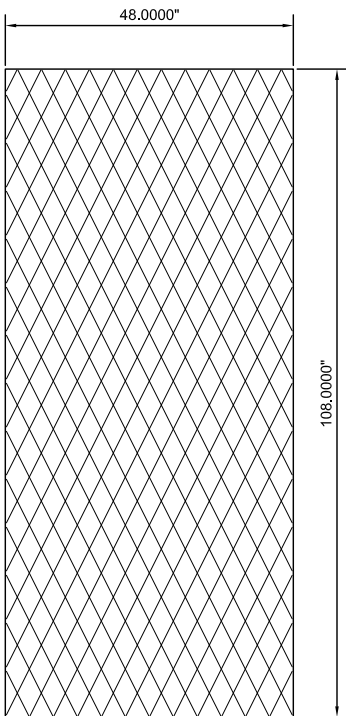

# DT84

4" x 8" Diamond  
A Modular Embossed Pattern\*

\*Modular - the pattern lines up on stock sized sheets allowing it to be continuous when sheets are placed next to each other.

- Exclusive seamless sanitary embossing
- Modular; lines up on full sheets
- 4" x 8" diamond pattern.
- Protective PVC on one side
- Fine Line is a narrow 1/16" u-shaped line

### Available Sheet Sizes:

- 48" x 84"
- 48" x 96"
- 48" x 108"
- 48" x 120"
- 48" x 144"
- 60" x 120"
- 60" x 144"
- Cut To Size

\*\*304 #4 & 304 #8, 22 Gauge Only

| Available Alloys | 22 Gauge (0.0293") | 24 Gauge (0.0235") | #4 Brushed | #8 Mirror | Bright Annealed |
|------------------|--------------------|--------------------|------------|-----------|-----------------|
| 304              | ✓                  | ✓                  | ✓          | ✓         | ✓               |
| 316L             | ✓                  | ✓                  | ✓          | ✓         |                 |
| 430              | ✓                  | ✓                  | ✓          | ✓         | ✓               |

**48" x 120" Sheet**  
 Scale: 3/8" = 1'-0"

**60" x 120" Sheet**  
 Scale: 3/8" = 1'-0"

**48" x 144" Sheet**  
 Scale: 3/8" = 1'-0"

**60" x 144" Sheet**  
 Scale: 3/8" = 1'-0"

**48" x 108" Sheet**  
 Scale: 3/8" = 1'-0"

**48" x 96" Sheet**  
 Scale: 3/8" = 1'-0"

**48" x 84" Sheet**  
 Scale: 3/8" = 1'-0"

**Corner Detail**  
 Scale: 1 1/2" = 1'-0"

**DT84**  
 Diamond 4" x 8"  
 A Modular Embossed Pattern

Manufacturer of Architectural Materials  
 307 North Secret Ave.  
 Monroe, NC 28110