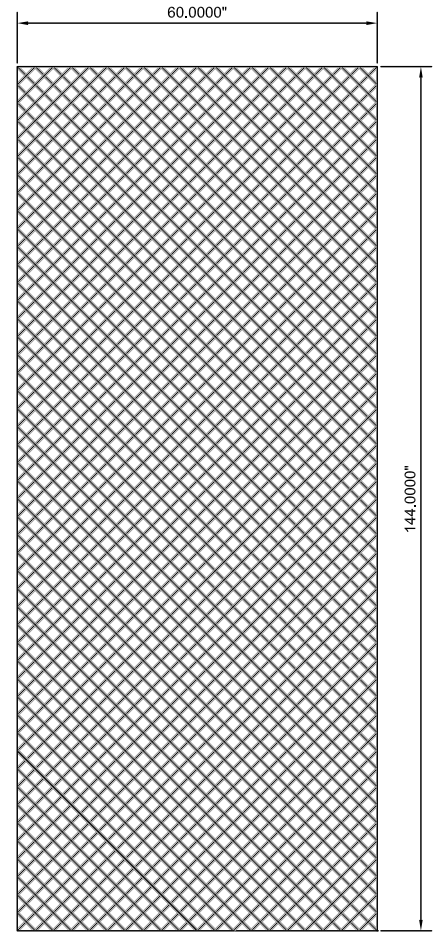

# D3B

Diamond 3" Beveled  
A Modular Embossed Pattern\*

\*Modular - the pattern lines up on stock sized sheets allowing it to be continuous when sheets are placed next to each other.

- Exclusive seamless sanitary embossing
- Modular; lines up on full sheets
- 3" point to point
- Protective PVC on one side
- Beveled is a wide 9/16" v-shaped line

Available Sheet Sizes:

- 48" x 84"
- 48" x 96"
- 48" x 108"
- 48" x 120"
- 48" x 144"
- 60" x 120"\*\*\*
- 60" x 144"\*\*\*
- Cut To Size

\*\*\*304 #4 & 304 #8, 22 Gauge Only

Available Alloys	22 Gauge (0.0293")	24 Gauge (0.0235")	#4 Brushed	#8 Mirror	Bright Annealed
304	✓	✓	✓	✓	✓
316L	✓	✓	✓	✓	
430	✓	✓	✓	✓	✓

**48" x 120" Sheet**  
 Scale: 3/8" = 1'-0"

**60" x 120" Sheet**  
 Scale: 3/8" = 1'-0"

**48" x 144" Sheet**  
 Scale: 3/8" = 1'-0"

**60" x 144" Sheet**  
 Scale: 3/8" = 1'-0"

**48" x 108" Sheet**  
 Scale: 3/8" = 1'-0"

**48" x 96" Sheet**  
 Scale: 3/8" = 1'-0"

**48" x 84" Sheet**  
 Scale: 3/8" = 1'-0"

**Corner Detail**  
 Scale: 1 1/2" = 1'-0"

**D3B**  
 Diamond 3" Beveled  
 A Modular Embossed Pattern

Manufacturer of Architectural Materials  
 307 North Secret Ave.  
 Monroe, NC 28110