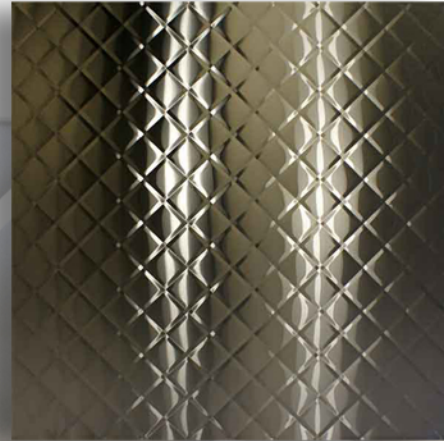

# D3B

Diamond 3" Beveled  
A Modular Embossed Pattern\*

\*Modular - the pattern lines up on stock sized sheets allowing it to be continuous when sheets are placed next to each other.

- Exclusive seamless sanitary embossing
- Modular; lines up on full sheets
- 3" point to point
- Protective PVC on one side
- Beveled is a wide 9/16" v-shaped line

Available Sheet Sizes:

- 48" x 84"
- 48" x 96"
- 48" x 108"
- 48" x 120"
- 48" x 144"
- 60" x 120"\*\*\*
- 60" x 144"\*\*\*
- Cut To Size

\*\*\*304 #4 & 304 #8, 22 Gauge Only

Available Alloys	22 Gauge (0.0293")	24 Gauge (0.0235")	#4 Brushed	#8 Mirror	Bright Annealed
304	✓	✓	✓	✓	✓
316L	✓	✓	✓	✓	
430	✓	✓	✓	✓	✓