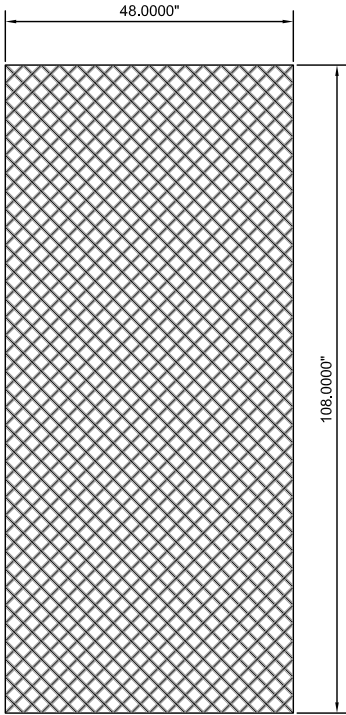

# D3B

Diamond 3" Beveled  
A Modular Embossed Pattern\*

\*Modular - the pattern lines up on stock sized sheets allowing it to be continuous when sheets are placed next to each other.

- Exclusive seamless sanitary embossing
- Modular; lines up on full sheets
- 3" point to point
- Protective PVC on one side
- Beveled is a wide 9/16" v-shaped line

Available Sheet Sizes:

- 48" x 84"
- 48" x 96"
- 48" x 108"
- 48" x 120"
- 48" x 144"
- 60" x 120"\*\*\*
- 60" x 144"\*\*\*
- Cut To Size

\*\*\*304 #4 & 304 #8, 22 Gauge Only

Available Alloys	22 Gauge (0.0293")	24 Gauge (0.0235")	#4 Brushed	#8 Mirror	Bright Annealed
304	✓	✓	✓	✓	✓
316L	✓	✓	✓	✓	
430	✓	✓	✓	✓	✓

**48" x 120" Sheet**  
 Scale: 3/8" = 1'-0"

**60" x 120" Sheet**  
 Scale: 3/8" = 1'-0"

**48" x 144" Sheet**  
 Scale: 3/8" = 1'-0"

**60" x 144" Sheet**  
 Scale: 3/8" = 1'-0"

**48" x 108" Sheet**  
 Scale: 3/8" = 1'-0"

**48" x 96" Sheet**  
 Scale: 3/8" = 1'-0"

**48" x 84" Sheet**  
 Scale: 3/8" = 1'-0"

**Corner Detail**  
 Scale: 1 1/2" = 1'-0"

**D3B**  
 Diamond 3" Beveled  
 A Modular Embossed Pattern

Manufacturer of Architectural Materials  
 307 North Secret Ave.  
 Monroe, NC 28110