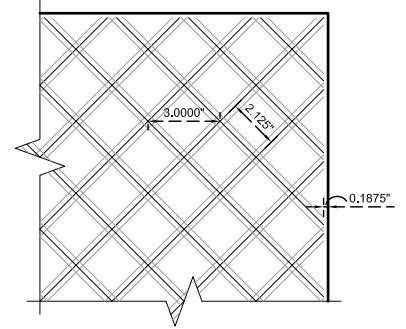

# D3B

Diamond 3" Beveled  
A Modular Embossed Pattern\*

\*Modular - the pattern lines up on stock sized sheets allowing it to be continuous when sheets are placed next to each other.

- Exclusive seamless sanitary embossing
- Modular; lines up on full sheets
- 3" point to point
- Protective PVC on one side
- Beveled is a wide 9/16" v-shaped line

Available Sheet Sizes:

- 48" x 84"
- 48" x 96"
- 48" x 108"
- 48" x 120"
- 48" x 144"
- 60" x 120"\*\*\*
- 60" x 144"\*\*\*
- Cut To Size

\*\*\*304 #4 & 304 #8, 22 Gauge Only

Available Alloys	22 Gauge (0.0293")	24 Gauge (0.0235")	#4 Brushed	#8 Mirror	Bright Annealed
304	✓	✓	✓	✓	✓
316L	✓	✓	✓	✓	
430	✓	✓	✓	✓	✓

**48" x 120" Sheet**  
 Scale: 3/8" = 1'-0"

**60" x 120" Sheet**  
 Scale: 3/8" = 1'-0"

**48" x 144" Sheet**  
 Scale: 3/8" = 1'-0"

**60" x 144" Sheet**  
 Scale: 3/8" = 1'-0"

**48" x 108" Sheet**  
 Scale: 3/8" = 1'-0"

**48" x 96" Sheet**  
 Scale: 3/8" = 1'-0"

**48" x 84" Sheet**  
 Scale: 3/8" = 1'-0"

**Corner Detail**  
 Scale: 1 1/2" = 1'-0"

**D3B**  
 Diamond 3" Beveled  
 A Modular Embossed Pattern

Manufacturer of Architectural Materials  
 307 North Secret Ave.  
 Monroe, NC 28110