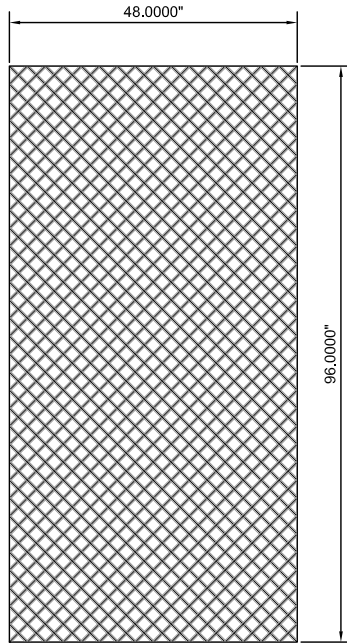

# D3B

Diamond 3" Beveled  
A Modular Embossed Pattern\*

\*Modular - the pattern lines up on stock sized sheets allowing it to be continuous when sheets are placed next to each other.

- Exclusive seamless sanitary embossing
- Modular; lines up on full sheets
- 3" point to point
- Protective PVC on one side
- Beveled is a wide 9/16" v-shaped line

Available Sheet Sizes:

- 48" x 84"
- 48" x 96"
- 48" x 108"
- 48" x 120"
- 48" x 144"
- 60" x 120"\*\*\*
- 60" x 144"\*\*\*
- Cut To Size

\*\*\*304 #4 & 304 #8, 22 Gauge Only

Available Alloys	22 Gauge (0.0293")	24 Gauge (0.0235")	#4 Brushed	#8 Mirror	Bright Annealed
304	✓	✓	✓	✓	✓
316L	✓	✓	✓	✓	
430	✓	✓	✓	✓	✓

**48" x 120" Sheet**  
 Scale: 3/8" = 1'-0"

**60" x 120" Sheet**  
 Scale: 3/8" = 1'-0"

**48" x 144" Sheet**  
 Scale: 3/8" = 1'-0"

**60" x 144" Sheet**  
 Scale: 3/8" = 1'-0"

**48" x 108" Sheet**  
 Scale: 3/8" = 1'-0"

**48" x 96" Sheet**  
 Scale: 3/8" = 1'-0"

**48" x 84" Sheet**  
 Scale: 3/8" = 1'-0"

**Corner Detail**  
 Scale: 1 1/2" = 1'-0"

**D3B**  
 Diamond 3" Beveled  
 A Modular Embossed Pattern

Manufacturer of Architectural Materials  
 307 North Secret Ave.  
 Monroe, NC 28110