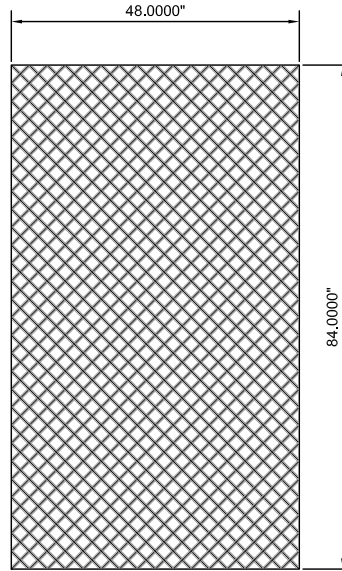

# D3B

Diamond 3" Beveled  
A Modular Embossed Pattern\*

\*Modular - the pattern lines up on stock sized sheets allowing it to be continuous when sheets are placed next to each other.

- Exclusive seamless sanitary embossing
- Modular; lines up on full sheets
- 3" point to point
- Protective PVC on one side
- Beveled is a wide 9/16" v-shaped line

Available Sheet Sizes:

- 48" x 84"
- 48" x 96"
- 48" x 108"
- 48" x 120"
- 48" x 144"
- 60" x 120"\*\*\*
- 60" x 144"\*\*\*
- Cut To Size

\*\*\*304 #4 & 304 #8, 22 Gauge Only

Available Alloys	22 Gauge (0.0293")	24 Gauge (0.0235")	#4 Brushed	#8 Mirror	Bright Annealed
304	✓	✓	✓	✓	✓
316L	✓	✓	✓	✓	
430	✓	✓	✓	✓	✓

**48" x 120" Sheet**  
 Scale: 3/8" = 1'-0"

**60" x 120" Sheet**  
 Scale: 3/8" = 1'-0"

**48" x 144" Sheet**  
 Scale: 3/8" = 1'-0"

**60" x 144" Sheet**  
 Scale: 3/8" = 1'-0"

**48" x 108" Sheet**  
 Scale: 3/8" = 1'-0"

**48" x 96" Sheet**  
 Scale: 3/8" = 1'-0"

**48" x 84" Sheet**  
 Scale: 3/8" = 1'-0"

**Corner Detail**  
 Scale: 1 1/2" = 1'-0"

**D3B**  
 Diamond 3" Beveled  
 A Modular Embossed Pattern

Manufacturer of Architectural Materials  
 307 North Secret Ave.  
 Monroe, NC 28110