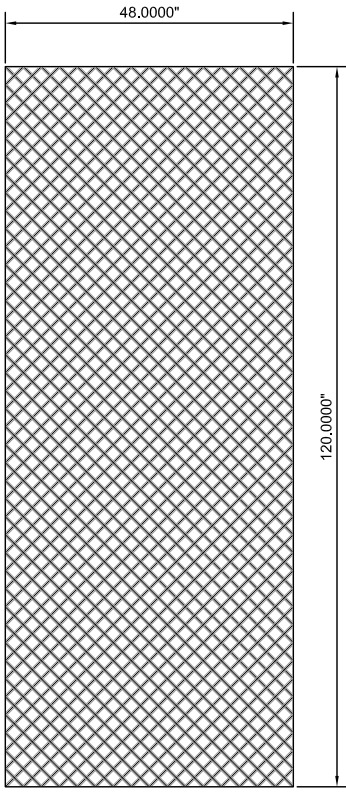

# D3B

Diamond 3" Beveled  
A Modular Embossed Pattern\*

\*Modular - the pattern lines up on stock sized sheets allowing it to be continuous when sheets are placed next to each other.

- Exclusive seamless sanitary embossing
- Modular; lines up on full sheets
- 3" point to point
- Protective PVC on one side
- Beveled is a wide 9/16" v-shaped line

Available Sheet Sizes:

- 48" x 84"
- 48" x 96"
- 48" x 108"
- 48" x 120"
- 48" x 144"
- 60" x 120"\*\*\*
- 60" x 144"\*\*\*
- Cut To Size

\*\*\*304 #4 & 304 #8, 22 Gauge Only

Available Alloys	22 Gauge (0.0293")	24 Gauge (0.0235")	#4 Brushed	#8 Mirror	Bright Annealed
304	✓	✓	✓	✓	✓
316L	✓	✓	✓	✓	
430	✓	✓	✓	✓	✓

**48" x 120" Sheet**  
 Scale: 3/8" = 1'-0"

**60" x 120" Sheet**  
 Scale: 3/8" = 1'-0"

**48" x 144" Sheet**  
 Scale: 3/8" = 1'-0"

**60" x 144" Sheet**  
 Scale: 3/8" = 1'-0"

**48" x 108" Sheet**  
 Scale: 3/8" = 1'-0"

**48" x 96" Sheet**  
 Scale: 3/8" = 1'-0"

**48" x 84" Sheet**  
 Scale: 3/8" = 1'-0"

**Corner Detail**  
 Scale: 1 1/2" = 1'-0"

**D3B**  
 Diamond 3" Beveled  
 A Modular Embossed Pattern

Manufacturer of Architectural Materials  
 307 North Secret Ave.  
 Monroe, NC 28110