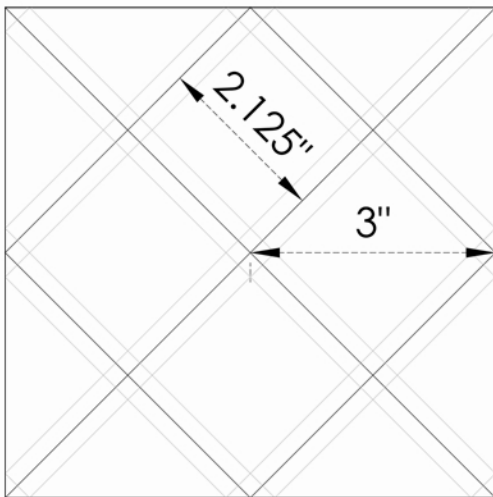

# D3B

Diamond 3" Beveled  
A Modular Embossed Pattern\*

\*Modular - the pattern lines up on stock sized sheets allowing it to be continuous when sheets are placed next to each other.

- Exclusive seamless sanitary embossing
- Modular; lines up on full sheets
- 3" point to point
- Protective PVC on one side
- Beveled is a wide 9/16" v-shaped line

Available Sheet Sizes:

- 48" x 84"
- 48" x 96"
- 48" x 108"
- 48" x 120"
- 48" x 144"
- 60" x 120"\*\*\*
- 60" x 144"\*\*\*
- Cut To Size

\*\*\*304 #4 & 304 #8, 22 Gauge Only

Available Alloys	22 Gauge (0.0293")	24 Gauge (0.0235")	#4 Brushed	#8 Mirror	Bright Annealed
304	✓	✓	✓	✓	✓
316L	✓	✓	✓	✓	
430	✓	✓	✓	✓	✓

**48" x 120" Sheet**  
 Scale: 3/8" = 1'-0"

**60" x 120" Sheet**  
 Scale: 3/8" = 1'-0"

**48" x 144" Sheet**  
 Scale: 3/8" = 1'-0"

**60" x 144" Sheet**  
 Scale: 3/8" = 1'-0"

**48" x 108" Sheet**  
 Scale: 3/8" = 1'-0"

**48" x 96" Sheet**  
 Scale: 3/8" = 1'-0"

**48" x 84" Sheet**  
 Scale: 3/8" = 1'-0"

**Corner Detail**  
 Scale: 1 1/2" = 1'-0"

**D3B**  
 Diamond 3" Beveled  
 A Modular Embossed Pattern

Manufacturer of Architectural Materials  
 307 North Secret Ave.  
 Monroe, NC 28110