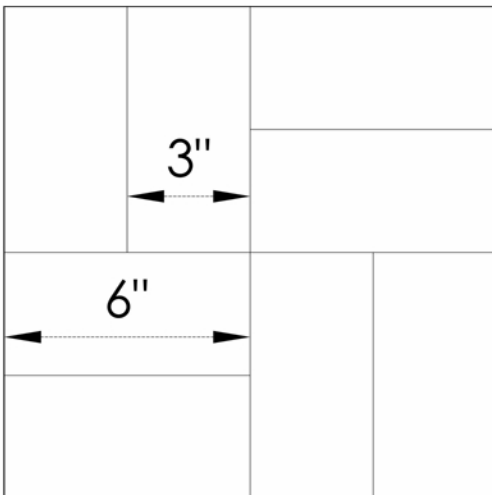

BW1

3" x 6" Double Weave Basket Weave
A Modular Embossed Pattern*

*Modular - the pattern lines up on stock sized sheets allowing it to be continuous when sheets are placed next to each other.

- Exclusive seamless sanitary embossing
- Modular; lines up on full sheets
- 3" x 6" Double Weave Basket Weave Pattern
- Protective PVC on one side
- Fine Line is a narrow 1/16" u-shaped line

Available Sheet Sizes:

- 48" x 84"
- 48" x 96"
- 48" x 108"
- 48" x 120"
- 48" x 144"
- 60" x 120"***
- 60" x 144"***
- Cut To Size

***304 #4 & 304 #8, 22 Gauge Only

Available Alloys	22 Gauge (0.0293")	24 Gauge (0.0235")	#4 Brushed	#8 Mirror	Bright Annealed
304	✓	✓	✓	✓	✓
316L	✓	✓	✓	✓	
430	✓	✓	✓	✓	✓

48" x 120" Sheet
 Scale: 3/8" = 1'-0"

60" x 120" Sheet
 Scale: 3/8" = 1'-0"

48" x 144" Sheet
 Scale: 3/8" = 1'-0"

60" x 144" Sheet
 Scale: 3/8" = 1'-0"

48" x 108" Sheet
 Scale: 3/8" = 1'-0"

48" x 96" Sheet
 Scale: 3/8" = 1'-0"

48" x 84" Sheet
 Scale: 3/8" = 1'-0"

Corner Detail
 Scale: 1 1/2" = 1'-0"

BW1
 Basket Weave 3" x 6"
 A Modular Embossed Pattern

Stainless Supply

Manufacturer of Architectural Materials
 307 North Secret Ave.
 Monroe, NC 28110