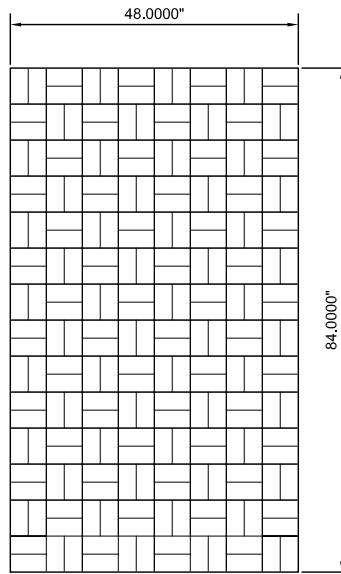

BW1

3" x 6" Double Weave Basket Weave
A Modular Embossed Pattern*

*Modular - the pattern lines up on stock sized sheets allowing it to be continuous when sheets are placed next to each other.

- Exclusive seamless sanitary embossing
- Modular; lines up on full sheets
- 3" x 6" Double Weave Basket Weave Pattern
- Protective PVC on one side
- Fine Line is a narrow 1/16" u-shaped line

Available Sheet Sizes:

- 48" x 84"
- 48" x 96"
- 48" x 108"
- 48" x 120"
- 48" x 144"
- 60" x 120"***
- 60" x 144"***
- Cut To Size

***304 #4 & 304 #8, 22 Gauge Only

Available Alloys	22 Gauge (0.0293")	24 Gauge (0.0235")	#4 Brushed	#8 Mirror	Bright Annealed
304	✓	✓	✓	✓	✓
316L	✓	✓	✓	✓	
430	✓	✓	✓	✓	✓

48" x 120" Sheet
 Scale: 3/8" = 1'-0"

60" x 120" Sheet
 Scale: 3/8" = 1'-0"

48" x 144" Sheet
 Scale: 3/8" = 1'-0"

60" x 144" Sheet
 Scale: 3/8" = 1'-0"

48" x 108" Sheet
 Scale: 3/8" = 1'-0"

48" x 96" Sheet
 Scale: 3/8" = 1'-0"

48" x 84" Sheet
 Scale: 3/8" = 1'-0"

Corner Detail
 Scale: 1 1/2" = 1'-0"

BW1
 Basket Weave 3" x 6"
 A Modular Embossed Pattern

Stainless Supply

Manufacturer of Architectural Materials
 307 North Secret Ave.
 Monroe, NC 28110