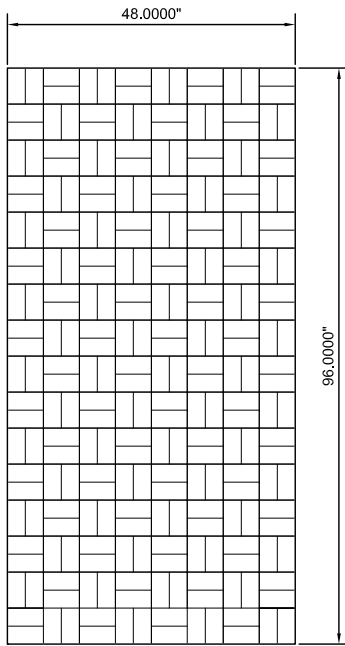

BW1

3" x 6" Double Weave Basket Weave
A Modular Embossed Pattern*

*Modular - the pattern lines up on stock sized sheets allowing it to be continuous when sheets are placed next to each other.

- Exclusive seamless sanitary embossing
- Modular; lines up on full sheets
- 3" x 6" Double Weave Basket Weave Pattern
- Protective PVC on one side
- Fine Line is a narrow 1/16" u-shaped line

Available Sheet Sizes:

- 48" x 84"
- 48" x 96"
- 48" x 108"
- 48" x 120"
- 48" x 144"
- 60" x 120"***
- 60" x 144"***
- Cut To Size

***304 #4 & 304 #8, 22 Gauge Only

Available Alloys	22 Gauge (0.0293")	24 Gauge (0.0235")	#4 Brushed	#8 Mirror	Bright Annealed
304	✓	✓	✓	✓	✓
316L	✓	✓	✓	✓	
430	✓	✓	✓	✓	✓

48" x 120" Sheet
 Scale: 3/8" = 1'-0"

60" x 120" Sheet
 Scale: 3/8" = 1'-0"

48" x 144" Sheet
 Scale: 3/8" = 1'-0"

60" x 144" Sheet
 Scale: 3/8" = 1'-0"

48" x 108" Sheet
 Scale: 3/8" = 1'-0"

48" x 96" Sheet
 Scale: 3/8" = 1'-0"

48" x 84" Sheet
 Scale: 3/8" = 1'-0"

Corner Detail
 Scale: 1 1/2" = 1'-0"

BW1
 Basket Weave 3" x 6"
 A Modular Embossed Pattern

Stainless Supply

Manufacturer of Architectural Materials
 307 North Secret Ave.
 Monroe, NC 28110