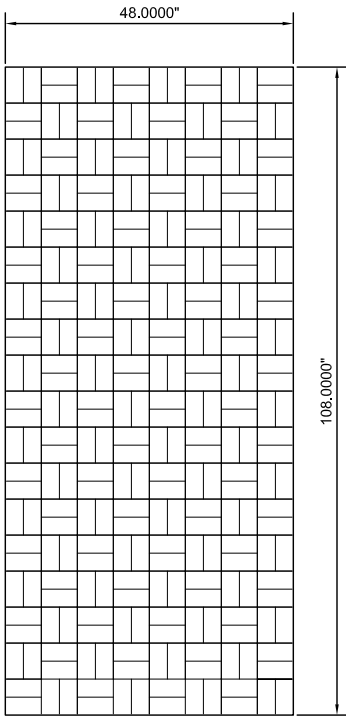

BW1

3" x 6" Double Weave Basket Weave
A Modular Embossed Pattern*

*Modular - the pattern lines up on stock sized sheets allowing it to be continuous when sheets are placed next to each other.

- Exclusive seamless sanitary embossing
- Modular; lines up on full sheets
- 3" x 6" Double Weave Basket Weave Pattern
- Protective PVC on one side
- Fine Line is a narrow 1/16" u-shaped line

Available Sheet Sizes:

- 48" x 84"
- 48" x 96"
- 48" x 108"
- 48" x 120"
- 48" x 144"
- 60" x 120"***
- 60" x 144"***
- Cut To Size

***304 #4 & 304 #8, 22 Gauge Only

Available Alloys	22 Gauge (0.0293")	24 Gauge (0.0235")	#4 Brushed	#8 Mirror	Bright Annealed
304	✓	✓	✓	✓	✓
316L	✓	✓	✓	✓	
430	✓	✓	✓	✓	✓

48" x 120" Sheet
 Scale: 3/8" = 1'-0"

60" x 120" Sheet
 Scale: 3/8" = 1'-0"

48" x 144" Sheet
 Scale: 3/8" = 1'-0"

60" x 144" Sheet
 Scale: 3/8" = 1'-0"

48" x 108" Sheet
 Scale: 3/8" = 1'-0"

48" x 96" Sheet
 Scale: 3/8" = 1'-0"

48" x 84" Sheet
 Scale: 3/8" = 1'-0"

Corner Detail
 Scale: 1 1/2" = 1'-0"

BW1
 Basket Weave 3" x 6"
 A Modular Embossed Pattern

Stainless Supply

Manufacturer of Architectural Materials
 307 North Secret Ave.
 Monroe, NC 28110