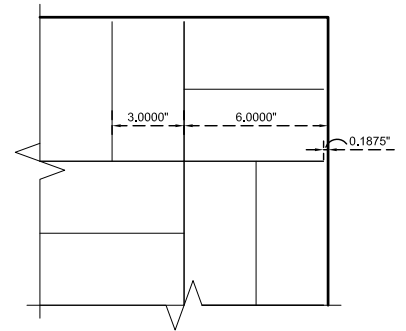

BW1

3" x 6" Double Weave Basket Weave
A Modular Embossed Pattern*

*Modular - the pattern lines up on stock sized sheets allowing it to be continuous when sheets are placed next to each other.

- Exclusive seamless sanitary embossing
- Modular; lines up on full sheets
- 3" x 6" Double Weave Basket Weave Pattern
- Protective PVC on one side
- Fine Line is a narrow 1/16" u-shaped line

Available Sheet Sizes:

- 48" x 84"
- 48" x 96"
- 48" x 108"
- 48" x 120"
- 48" x 144"
- 60" x 120"***
- 60" x 144"***
- Cut To Size

***304 #4 & 304 #8, 22 Gauge Only

Available Alloys	22 Gauge (0.0293")	24 Gauge (0.0235")	#4 Brushed	#8 Mirror	Bright Annealed
304	✓	✓	✓	✓	✓
316L	✓	✓	✓	✓	
430	✓	✓	✓	✓	✓

48" x 120" Sheet
 Scale: 3/8" = 1'-0"

60" x 120" Sheet
 Scale: 3/8" = 1'-0"

48" x 144" Sheet
 Scale: 3/8" = 1'-0"

60" x 144" Sheet
 Scale: 3/8" = 1'-0"

48" x 108" Sheet
 Scale: 3/8" = 1'-0"

48" x 96" Sheet
 Scale: 3/8" = 1'-0"

48" x 84" Sheet
 Scale: 3/8" = 1'-0"

Corner Detail
 Scale: 1 1/2" = 1'-0"

BW1
 Basket Weave 3" x 6"
 A Modular Embossed Pattern

Stainless Supply

Manufacturer of Architectural Materials
 307 North Secret Ave.
 Monroe, NC 28110